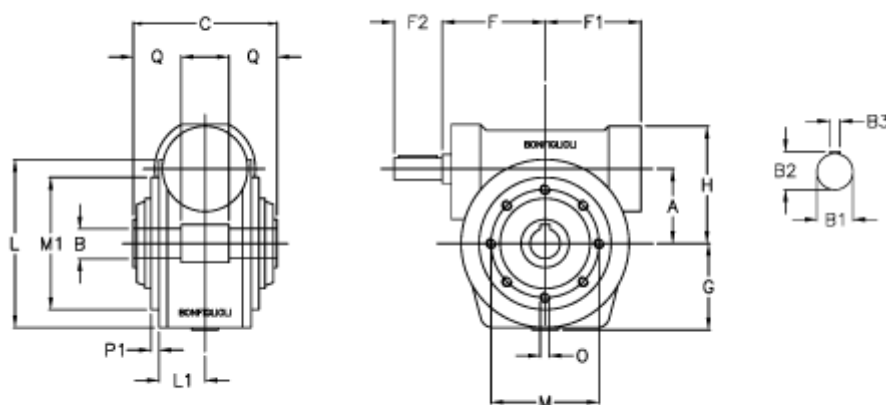

Article number: 3901185020700

Description: Worm gear with solid input shaft
VF 185P-20-HS

Measures

a	= 185.4	F1 = 205	O = 22
B	= 60	F2 = 70	P1 = 4.0
B1	= 40	g = 203	Q = 65.0
B2	= 43.0	H = 267	
B3	= 12	L = 300.0	
C	= 190	L1 = 91.0	
Description	= VF 185P-xx-HS	m = 265	
F	= 214.5	M1 = 230	